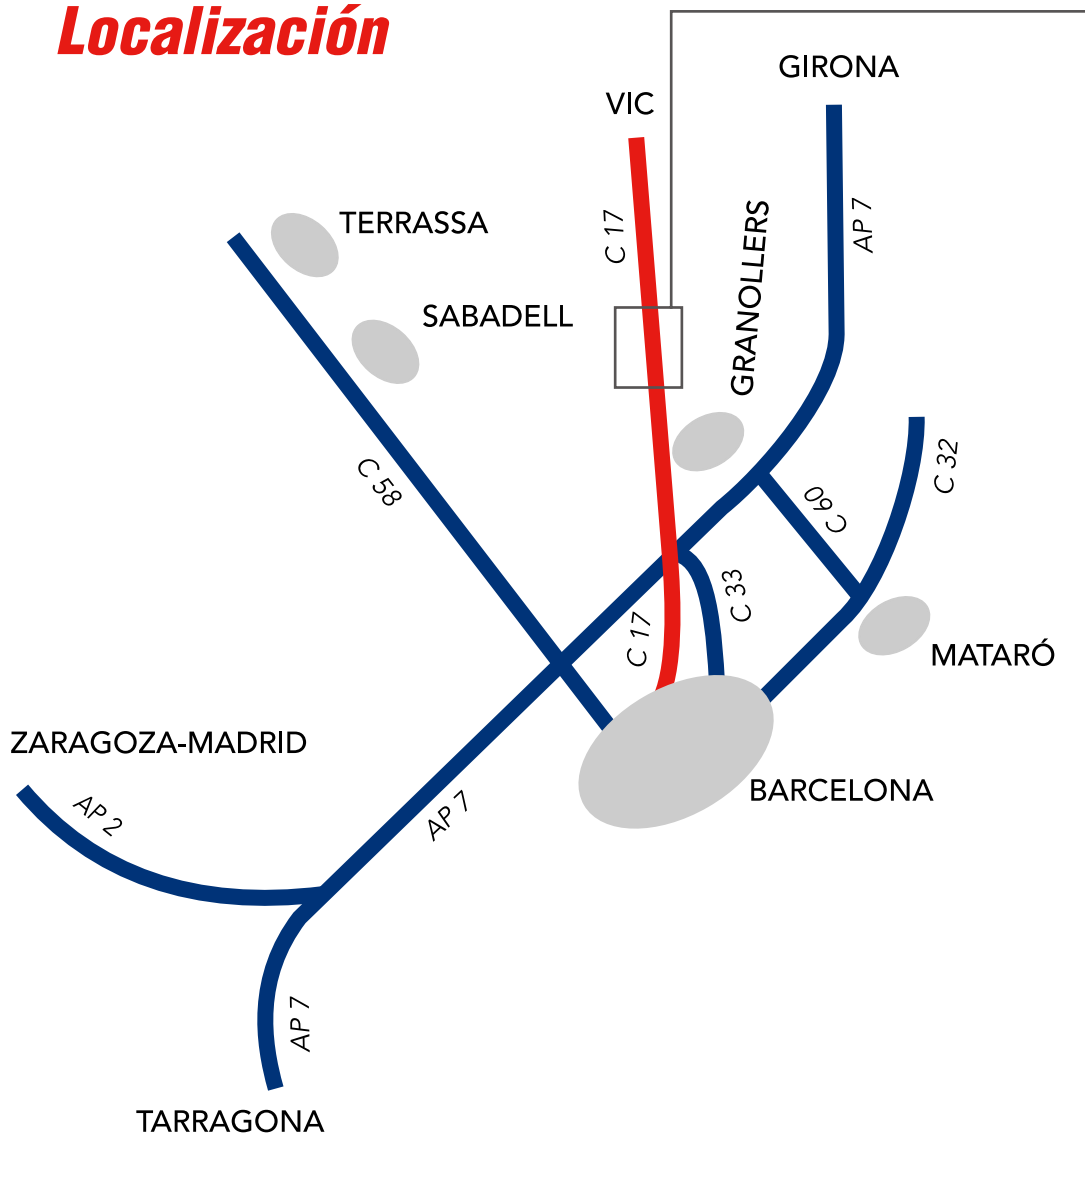

Localización

NOTA: El fabricante se reserva la posibilidad de introducir cambios en las características técnicas y colores de los equipos mostrados en este catálogo.