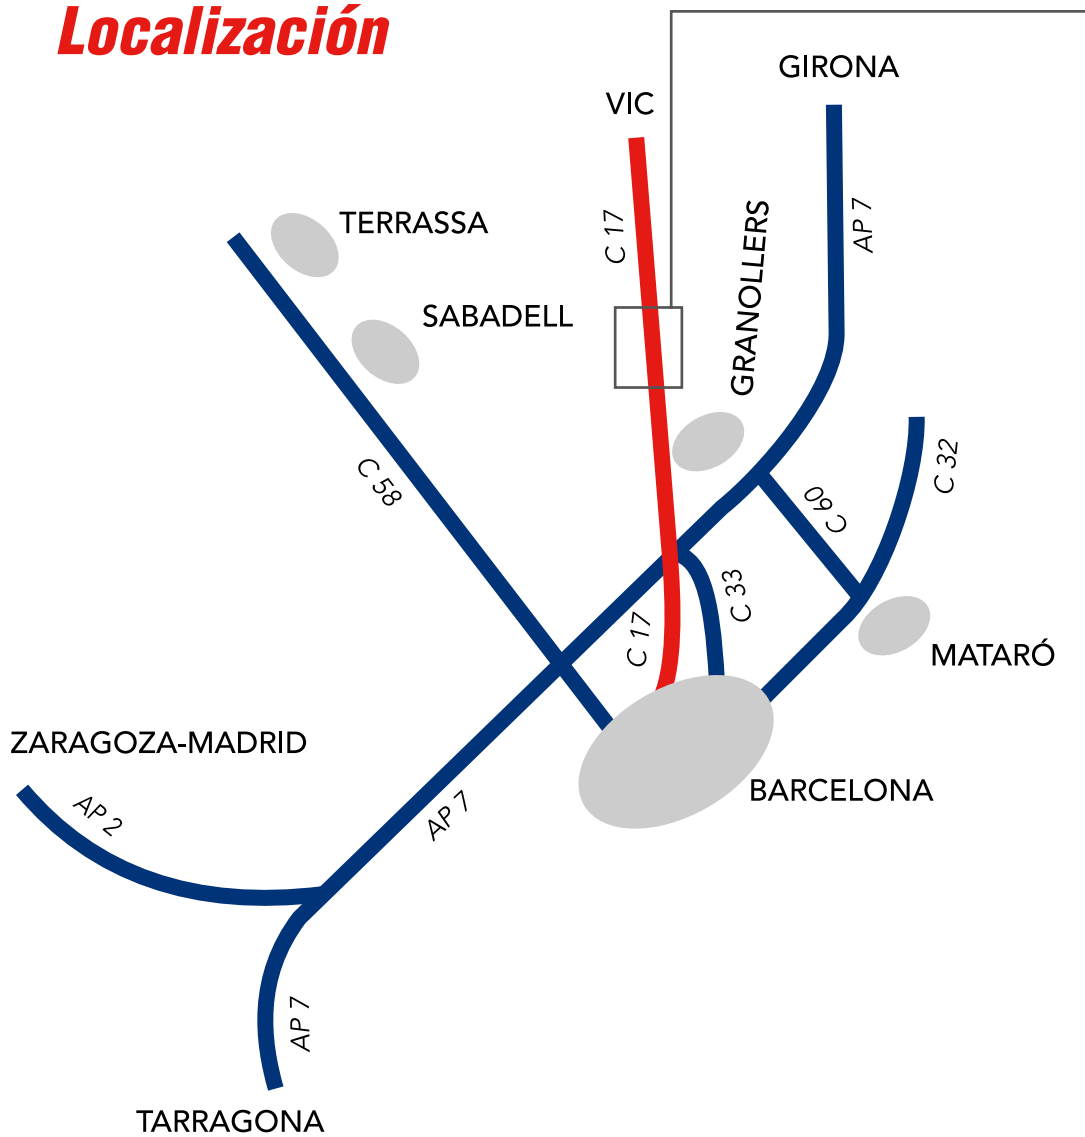

Localización

NOTA: El fabricante se reserva la posibilidad de introducir cambios en las características técnicas y colores de los equipos mostrados en este catálogo.